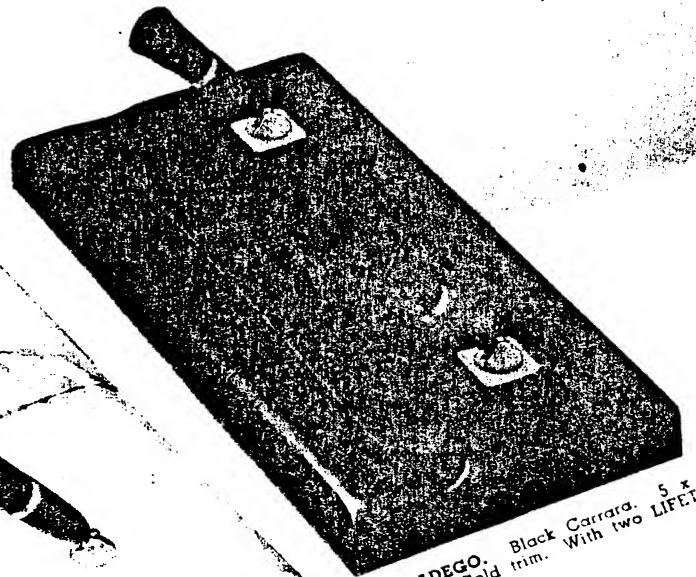

T209 ADEHR. Colored Pedrara Onyx. 5 x 10 inches. Gold trim. With two Brown LIFETIME Pens $25.00.

T199 ADEGO. Black Carrara. 5 x 10 inches. Gold trim. With two LIFETIME Pens $25.00.

All desk sets on this page also available with AUTOGRAPH LIFETIME pens for facsimile signature engraving (see page 4) at $8.00 additional per pen.